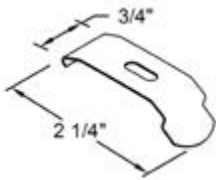

Modernaire Bracket

Item # 80-20053-11