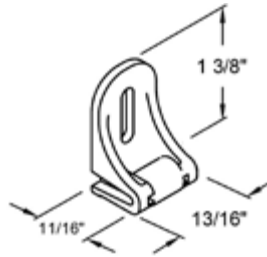

Magnetic Hold Downs

• Magnets are applied to bottom rail and hold down magnets are attached to the window frame to hold the bottom rail in place when the shade is lowered.
Item # 15-9108