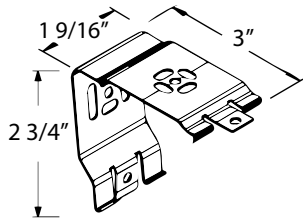

Sundown Bracket

Item # 80-45053-00