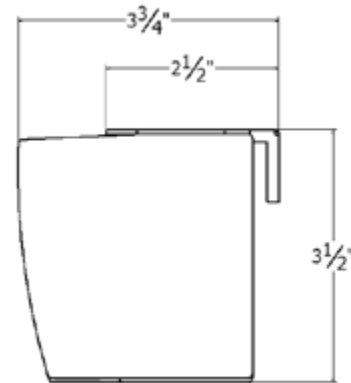

Available in: Black, Bronze, Brushed Nickel, Vanilla and White