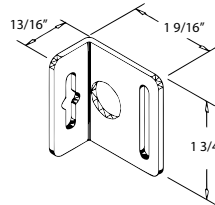

Item # 80-20053-11

Couplitaire Bracket

Item # PT-SV32

Optional Hold Downs

• Metal is inserted at the ends of the bottom rail and hold down brackets are attached to the window frame to hold the bottom rail in place when the shade is lowered.
 Item # 80-37053-xx
 03-Black, 09-Vanilla, 11-White, 38-Bronze