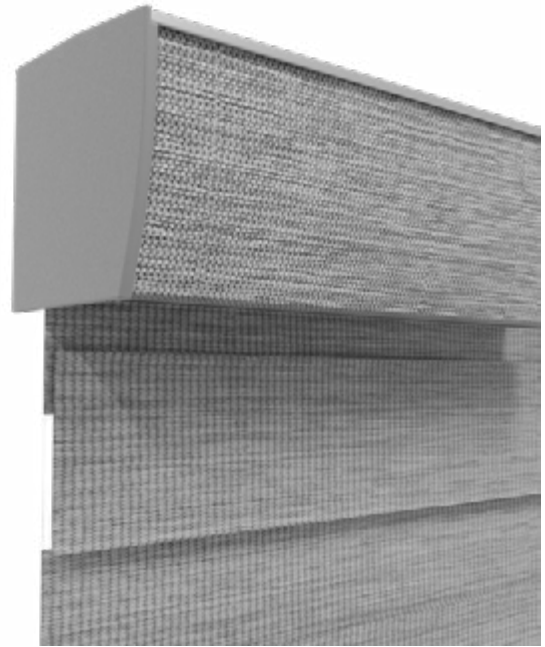

Size Standards

- [Cassettes - Page 5](#)

Important Child Safety Note

The revised American National Standard Institute for Safety of Corded Window Covering products requires that shades with cord loops must be mounted with functioning cord tensioners that have not been modified from original specifications.

Continuous Bead Chain Drops

Shade Length	Drop	Shade Length	Drop
Up to 22"	12"	66 1/16" - 78"	60"
22 1/16" - 30"	18"	78 1/16" - 90"	72"
30 1/16" - 42"	24"	90 1/16" - 102"	84"
42 1/16" - 54"	36"	Over 102"	96"
54 1/16" - 66"	48"		

• For inside mount - Chain length must be at least 6" shorter than ordered length to ensure proper tensioner installation.

Hardware Included

- [Installation Brackets - Page 38](#)
- [Cord Tension Lock - Page 38](#)

Finished Dimensions & Mounting Requirements

- [Page 9](#)

Options

- [No Charge Options and Availability - Page 8](#)
- [Surcharge Options and Availability - Page 8](#)
- [Design Option Details - Page 36-37](#)
- [Exclusions - Page 8](#)

Ordering Notes

- [Vane Alignment](#) - Must be requested at time of order. We can not guarantee vane alignment for more than 4 shades together.
- For 2-On-1 headrail, controls must be on left and right side.
- Allure transitional shades will come set to stop in the closed position at ordered length.
- Max width for 2-on-1 headrail is 156"

Pricing

- [Pages 11-19](#)

Modern Cassette