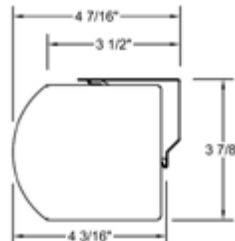

Small Cassette

Large Cassette

Fabric Covered Large Cassette - Layered

Available in: White, Vanilla, Brushed Nickel, Bronze and Black

Product Information - Modern Cassette

Modern Cassette System Features

- Fits rectangular window openings.
- Available in Black, Bronze, Brushed Nickel, Vanilla and White. [View Color Coordination](#)
- Fabric inserted into front of cassette.
- The metal hem and end caps help prevent the shade material from rolling completely into the cassette.