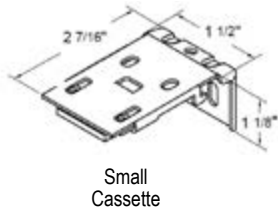

Measuring & Installation Information

Small, Large, Modern Cassette & Accu-Rise Brackets

Small Cassette, Accu-Rise - Item 80-30053-XX
 Colors: 03 Black, 09 Vanilla, 11 White, 38 Bronze, 53 Sierra Tan, 90 Bright Zinc.
 Large Cassette - Item # 100-37000-82