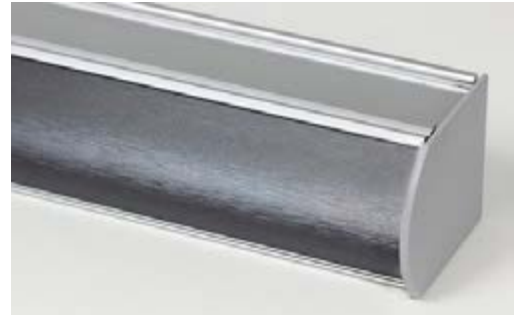

Mixed Metal Designer Accents

The face of the cassette can be covered with one of the six Designer Accent materials.

The front and back of the bottom rail is also wrapped in the same selection.

- Available for Small and Large Cassette, Sundown, Accu-Rise and motorized systems.
- Maximum width 120".
- For 2-on-1 Headrail use overall width to price.
- Hardware is color-coordinated to Allure material unless specified.
- Colors available: Brushed Sterling, Brushed Titanium, Brushed Graphite, Bronze Shimmer, Radiant Cashmere, and Bronze Pearl. Samples are available using MySwatch

Cassette with Mixed Metal Accents