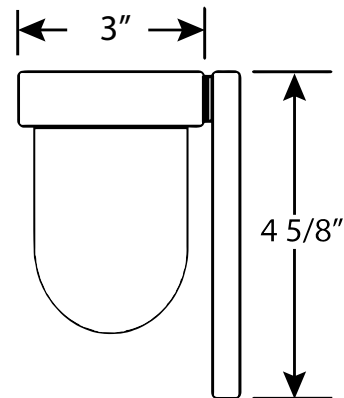

Hardware Included

- [Installation Brackets - Page 41](#)
- [Cord Tension Lock - Page 41](#)

Finished Dimensions & Mounting Requirements

- [Page 9](#)

Options

- [No Charge Options and Availability - Page 8](#)
- [Surcharge Options and Availability - Page 8](#)
- [Design Option Details - Page 36-37](#)
- [Exclusions - Page 8](#)

Ordering Notes

- [Vane Alignment](#) - Must be requested at time of order. We can not guarantee vane alignment for more than 4 shades together.
- Exact Return size for fabric wrapped valance may be requested. ([Page 36](#))
- For 2-On-1 headrail, controls must be on left and right side.
- Allure transitional shades will come set to stop in the closed position at ordered length.
- Boards and Valances over 95" will be spliced. Valance will have a keystone to cover the splice

Caution

- Fabric Covered Valance - With certain fabrics, fabric covered valance will have sheer and solid fabric layered to create a unique appearance. See [page 4](#) for fabrics that will be double layered.

Pricing

- [Pages 11-19](#)

Shade Operation

The transition of light is created with dual layers of fabric alternating between sheer and semi-opaque or opaque horizontal fabric vanes. As the fabric moves, the layers bypass on the window creating different levels of light-filtering options. You can raise and lower your shades while still controlling the amount of light and your view.