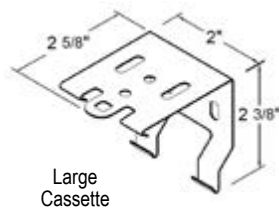

Measuring & Installation Information

Small, Large, Modern Cassette & Accu-Rise Brackets

Small Cassette, Accu-Rise - Item 80-30053-XX
 Colors: 03 Black, 09 Vanilla, 11 White, 38 Bronze, 53 Sierra Tan, 90 Bright Zinc.
 Large Cassette - Item # 100-37000-82