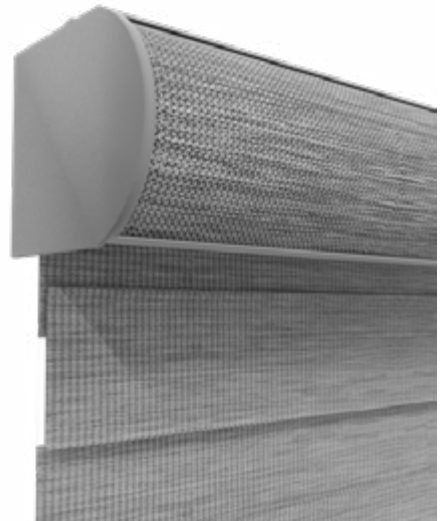

Pricing

- [Pages 11-19](#)

Shade Operation

The transition of light is created with dual layers of fabric alternating between sheer and semi-opaque or opaque horizontal fabric vanes. As the fabric moves the layers bypass on the window creating different levels of light-filtering options. You can raise and lower your shades while still controlling the amount of light and your view.

Small Cassette

Large Cassette

Fabric Covered Large Cassette - Layered

Available in: White, Vanilla, Brushed Nickel, Bronze and Black

Product Information - Modern Cassette

Modern Cassette System Features

- Fits rectangular window openings.
- Available in Black, Bronze, Brushed Nickel, Vanilla and White. [View Color Coordination](#)
- Fabric inserted into front of cassette.
- The metal hem and end caps help prevent the shade material from rolling completely into the cassette.