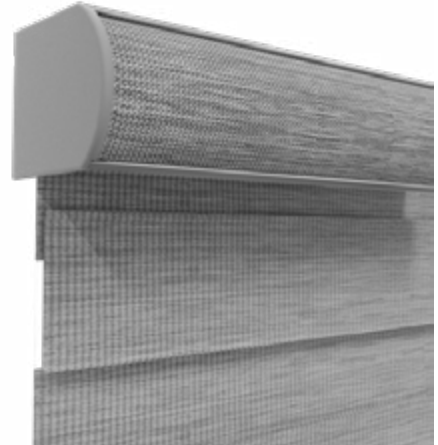

Caution

- Fabric Covered Large Cassette - With certain fabrics, (Page 4) Large Cassette will have sheer and solid fabric layered to create a unique appearance (See photo). Therefore a Small Cassette and Large Cassette will not have the same appearance within a room.

Pricing

- [Pages 11-19](#)

Shade Operation

The transition of light is created with dual layers of fabric alternating between sheer and semi-opaque or opaque horizontal fabric vanes. As the fabric moves the layers bypass on the window creating different levels of light-filtering options. You can raise and lower your shades while still controlling the amount of light and your view.

Small Cassette

Large Cassette

Fabric Covered Large Cassette - Layered

Available in: White, Vanilla, Brushed Nickel, Bronze and Black

Product Information - Modern Cassette

Modern Cassette System Features

- Fits rectangular window openings.
- Available in Black, Bronze, Brushed Nickel, Vanilla and White. [View Color Coordination](#)
- Fabric inserted into front of cassette.
- The metal hem and end caps help prevent the shade material from rolling completely into the cassette.