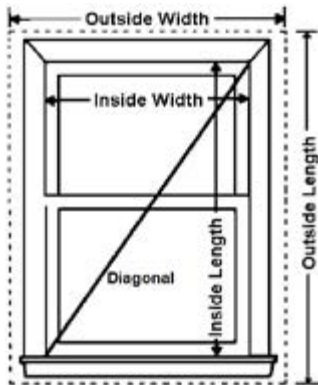

Measuring & Installation Information

Best Practices for Measuring

- Always use a steel tape or a metal ruler for measuring.
- Always measure every window even though they look the same.
- Check for obstructions that could affect operation of the shade.
- For Inside Mount (jamb to jamb in a window or door, wall to wall in a room), give exact inside to inside width measurements, and top to bottom length measurements of the area to be covered.
- Measure the width in at least three places and specify the narrowest width.
- Measure the length in at least three places and specify the shortest length.
- Take two diagonal measurements. If there is a greater than 3/8" difference in diagonal measurements, outside mount is strongly recommended to avoid irregular light gaps.
- For Outside Mount, measure the exact width and height of the area to be covered.

Measuring for Allure Shades

- All shade pricing is based on the width and the window opening height. Orders are accepted for inside or outside dimensions, to the nearest 1/16".
- It is critical that the shade brackets be mounted so that the shade is level when installed.
- For an Inside Mount, measure the exact width between the jambs (inside) where the shade is to be mounted. If the end caps are not tightly secured it is possible the shade will not fit in the opening.
- For an Outside Mount, we recommend that the brackets be placed to allow a minimum of 1 1/2" to 2" overlap on each side of the casement. Measure between the point where the brackets are to be placed and specify that as an outside width.
- For Length, measure the full length of the window opening from the top frame to the lower sill to determine your window length.

General Advisories

Please examine all merchandise and packages for accuracy and make sure all parts, brackets, etc. are included **before** sending them to be installed. While we constantly strive to make sure each order is exact and complete, we do occasionally make mistakes, and **we cannot be responsible for trip charges or reinstallation charges. Repairs or remakes must be requested within 30 days of invoice date.**

Allure Care & Cleaning

The operating system of the Allure Transitional Shade dusts the fabric when the panel is rotated thereby reducing the care necessary for the shade. The shade can be feather dusted or vacuumed at a low setting. Allure fabrics are primarily Polyester. Spots can be cleaned with a damp sponge and mild soap. To avoid discoloration, do not use chemical cleaners. Ultrasonic cleaning is not recommended.

Palladian Window Shelf

- Double beaded hardwood shelf designed to mount horizontally in arched or angled openings to serve as divider and mounting surface for any window fashions product
- Allows area above shelf to be covered differently or uncovered
- Finishes available from Heartland Woods
- Palladian shelf has a 1/32" per foot tolerance for warpage
- Inside Mount Applications only

Size Standards

- Height: 1 1/2"
- Depth: 4" (Can be cut down to 2" minimum upon request)
- Maximum Length: 8'

Ordering Notes

- Must be installed below the radius of window as routed ends are square
- Specify exact width from jamb to jamb. A 1/16" deduction will be taken by Lafayette
- Ordered separate from Allure Shade (Priced by lineal foot - round up from exact width to next highest lineal foot)
- Exclusions: Outside mount applications