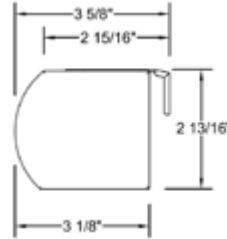

• For inside mount - Chain length must be at least 6" shorter than ordered length to ensure proper tensioner installation.

Hardware Included

- [Installation Brackets - Page 38](#)
- [Cord Tension Lock - Page 38](#)

Finished Dimensions & Mounting Requirements

- [Page 9](#)

Options

- [No Charge Options and Availability - Page 8](#)
- [Surcharge Options and Availability - Page 8](#)
- [Design Option Details - Page 36-37](#)
- [Exclusions - Page 8](#)

Ordering Notes

- [Vane Alignment](#) - **Must be requested at time of order. We can not guarantee vane alignment for more than 4 shades together.**
- For 2-On-1 headrail, controls must be on left and right side.
- Allure transitional shades will come set to stop in the closed position at ordered length.
- Max width for 2-on-1 headrail is 156"

Caution

- Fabric Covered Large Cassette - With certain fabrics, (Page 4) Large Cassette will have sheer and solid fabric layered to create a unique appearance (See photo). Therefore a Small Cassette and Large Cassette will not have the same appearance within a room.

Pricing

- [Pages 11-19](#)

Shade Operation

The transition of light is created with dual layers of fabric alternating between sheer and semi-opaque or opaque horizontal fabric vanes. As the fabric moves the layers bypass on the window creating different levels of light-filtering options. You can raise and lower your shades while still controlling the amount of light and your view.

Small Cassette