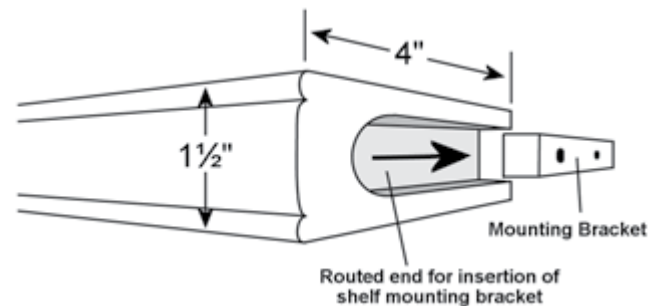

Oeko-Tex™ Rating for Mirage Fabric

The Oeko-Tex Standard 100 provides the textile and clothing industry with a globally uniform standard for the objective assessment of harmful substances. Raw materials, intermediate and end products at all stages of processing throughout the manufacturing chain, including accessories, are tested and certified. Certification is obtained by application in writing from the manufacturer to one of the authorized test institutes or official offices around the globe. The samples submitted are tested exclusively in the member institutes in Europe and Japan in order to ensure a consistently high level of testing. The mark "Confidence in Textiles - Test for harmful substances according to Oeko-Tex Standard 100" states that the marked product fulfills the conditions specified in this standard, are under the supervision of an institute belonging to the International Association for Research and Testing in the field of Textile Ecology (Oeko-Tex). The mark is not a quality label. The mark relates only to the as-produced state of the textile and says nothing about other properties of the product such as e.g. fitness for use, reaction to cleaning processes, physiological behaviour in respect to clothing, properties relating to use in buildings, burning behaviour etc.

Flame Retardant (FR) Coating or Antimicrobial

- A flame retardant or antimicrobial coating is available for Allure fabrics without these inherent properties. The shade is fabricated then sent to an external facility for the flame coating or antimicrobial process. Allow four to six weeks extra delivery time for this service. Standard shipping is included. Call for quote on flame retardant or antimicrobial coating.