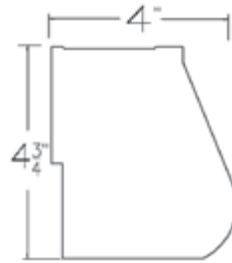

Ordering Notes

- Available as Outside Mount Only
- To price, add the Allure fabric base price to the Sundown fabric surcharge.

Sundown Cassette