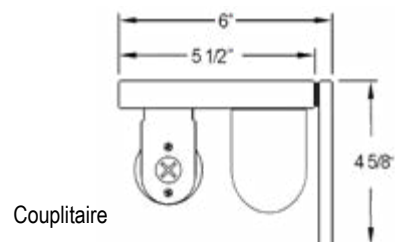

Ordering Notes

- **Vane Alignment - Must be requested at time of order. We can not guarantee vane alignment for more than 4 shades together.**
- To price, add the Allure fabric base price to the Couplitaire privacy fabric surcharge.
- Allure transitional shades will come set to stop in the closed position at ordered length.

Caution

- Fabric Covered Valance - Will have sheer and solid fabric layered to create a unique appearance - [See page 4](#)
- Maximum Width of Allure shade will be dependent on maximum width of [Privacy fabric (page 7)](#) selected. Maximum width will be the smaller width of the two selected.
- 2-On-1 Headrail applies to Allure Transitional shade only. Will have a single privacy shade so max width will still apply.
- For 2-On-1 headrail, controls must be on left and right side.

Pricing

- [Pages 11-19](#)
- To price, add Couplitaire Surcharge ([page 21](#)) to base price charts.
- If both Allure Transitional Shade and Privacy Shade are to be motorized, motorization surcharge is to be doubled.

Shade Operation

The transition of light is created with dual layers of fabric alternating between sheer and semi-opaque or opaque horizontal fabric vanes. As the fabric moves the layers bypass on the window creating different levels of light-filtering options. You can raise and lower your shades while still controlling the amount of light and your view. The Cordless system is lowered by pulling shade or giving a slight tug to lift.